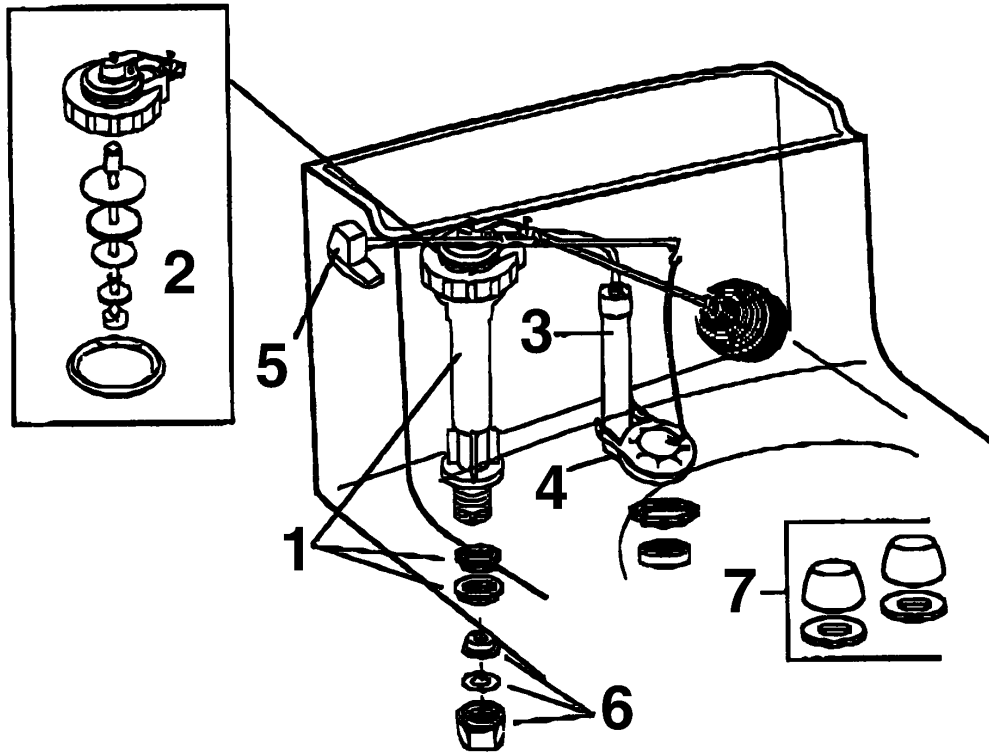

TRIVELLA™ COLLECTION TOILET

ITEM	P/N	DESCRIPTION
1	P610000	Float Valve (Ballcock)
2	P611000	Float Valve Repair Kit
3	P612000	Flush Valve Assembly w/Flapper & Chain
4	P613000	Flapper and Chain Only
5	P425XXX	Trivella™ Flush Actuator
6	P614000	Mounting Parts Bag
7	P609000	Bolt Caps
N.S.	P294XXX	Terraced Tank Lid
N.S.	P430XXX	Toilet Seat and Cover