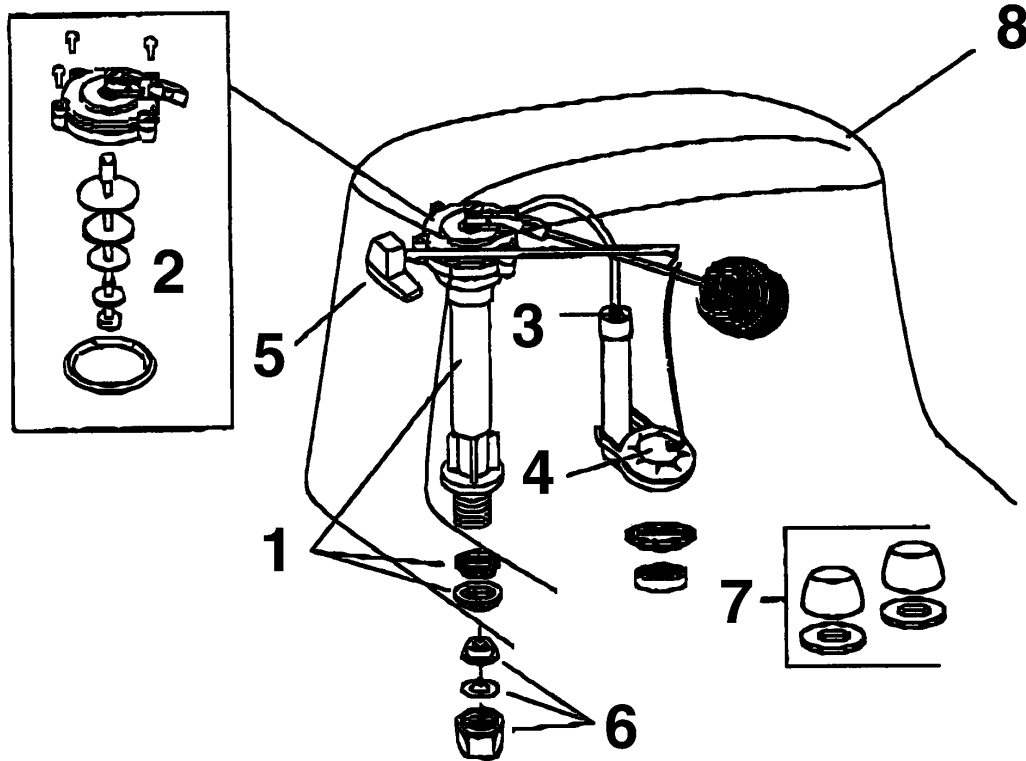

* Does not include rod and float ball.

DONNIELI™ COLLECTION TOILET

| ITEM | P/N | DESCRIPTION |
|------|---------|--|
| 1 | P610000 | Float Valve (Ballcock) |
| 2 | P611000 | Float Valve Repair Kit |
| 3 | P612000 | Flush Valve Assembly w/Flapper & Chain |
| 4 | P613000 | Flapper & Chain Only |
| 5 | P424XXX | Donnieli™/Gianni™ Flush Actuator |
| 6 | P614000 | Mounting Parts Bag |
| 7 | P609000 | Bolt Caps |
| 8 | P291XXX | Tank Lid |
| N.S. | P429XXX | Toilet Seat & Cover RF |
| N.S. | P430XXX | Toilet Seat & Cover EL |