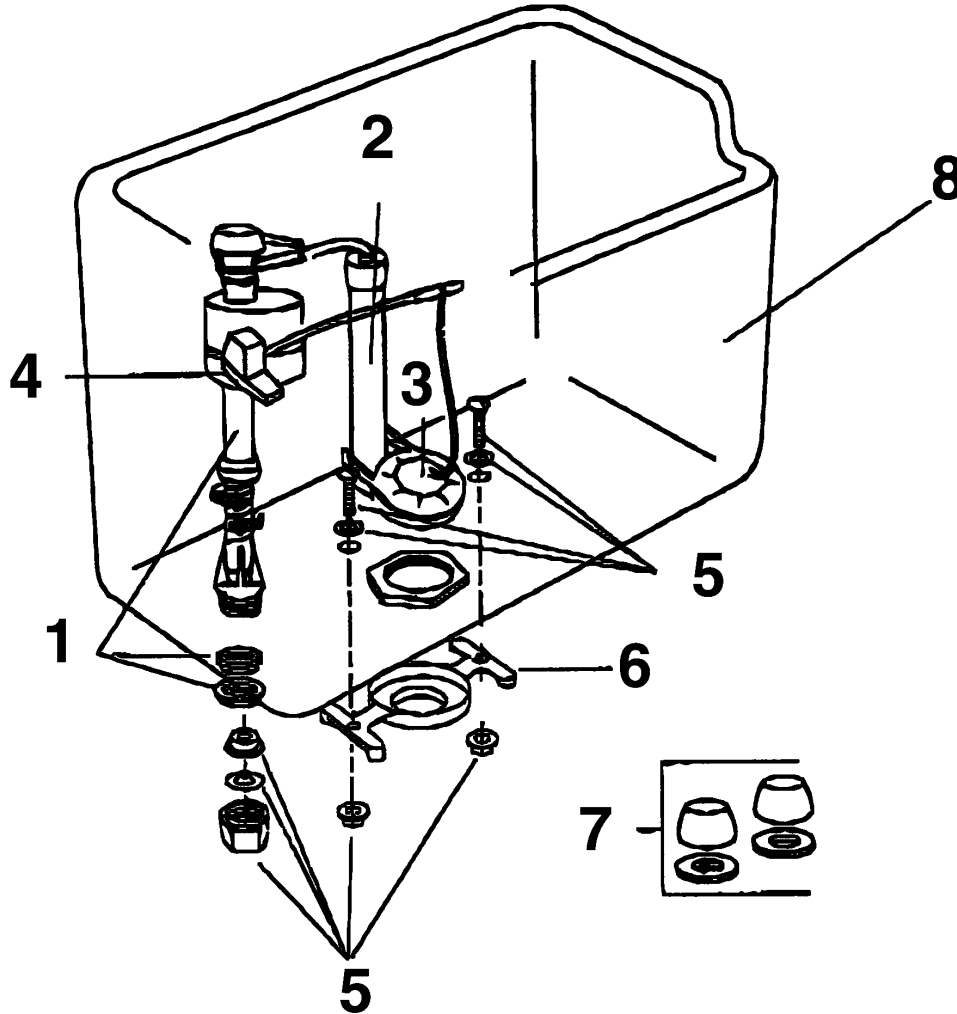

PAOLO™ COLLECTION TOILET

| ITEM | P/N | DESCRIPTION |
|------|---------|--|
| *1 | P602000 | Float Valve (Ballcock) |
| 2 | P603000 | Float Valve Repair Kit |
| 3 | P604000 | Flush Valve Assembly w/Flapper & Chain |
| 4 | P605000 | Flapper and Chain Only |
| 5 | P428XXX | Paolo™/Pavia™ Flush Actuator |
| 6 | P606000 | Mounting Parts Bag |
| 7 | P607000 | Tank to Bowl Gasket |
| 8 | P608000 | Plastic Reservoir |
| 9 | P609000 | Bolt Caps |
| 10 | P296XXX | Tank (Complete w/Tank Lid) |
| N.S. | P299XXX | Plain Rim Bowl |
| N.S. | P300XXX | Elongated Bowl |
| N.S. | P293XXX | Tank Lid Only |
| N.S. | P429XXX | Toilet Seat and Cover RF |
| N.S. | P430XXX | Toilet Seat and Cover EL |

* Does not include rod and float ball.

REV: 03.01.02

PAVIA™ COLLECTION TOILET

| ITEM | P/N | DESCRIPTION |
|------|---------|--|
| 1 | P615000 | Float Valve (Ballcock) |
| 2 | P616000 | Flush Valve Assembly w/Flapper & Chain |
| 3 | P617000 | Flapper and Chain Only |
| 4 | P428XXX | Paolo™/Pavia™ Flush Actuator |
| 5 | P606000 | Mounting Parts Bag |
| 6 | P607000 | Tank to Bowl Gasket |
| 7 | P609000 | Bolt Caps |
| 8 | P297XXX | Tank (Complete w/Tank Lid) |
| N.S. | P301XXX | Plain Rim Bowl Only |
| N.S. | P302XXX | Elongated Bowl Only |
| N.S. | P294XXX | Tank Lid Only |
| N.S. | P431XXX | Toilet Seat and Cover RF |
| N.S. | P432XXX | Toilet Seat and Cover EL |