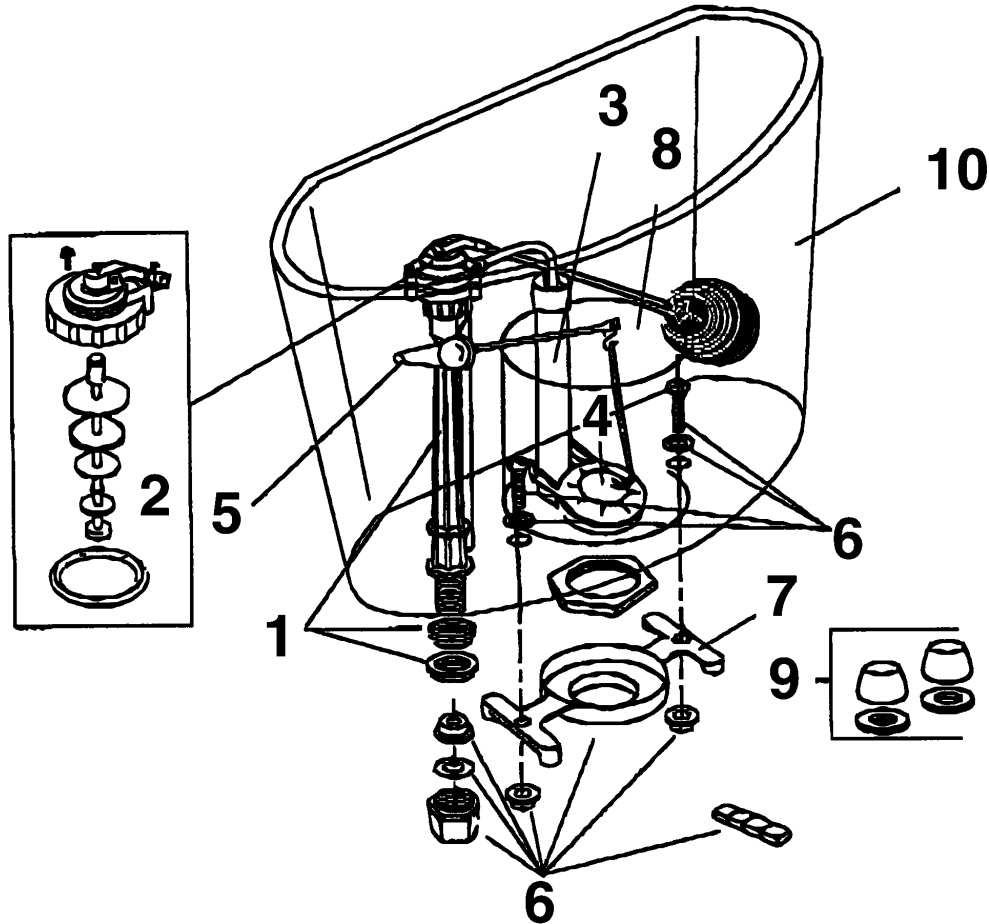

CHIPRIANI™ COLLECTION TOILET

ITEM	P/N	DESCRIPTION
*1	P602000	Float Valve (Ballcock)
2	P603000	Float Valve Repair Kit
3	P604000	Flush Valve Assembly w/Flapper & Chain
4	P605000	Flapper and Chain Only
5	P427XXX	Chipriani™ Flush Actuator
6	P606000	Mounting Parts Bag
7	P607000	Tank to Bowl Gasket
8	P608000	Plastic Reservoir
9	P609000	Bolt Caps
10	P295XXX	Tank (Includes Lid)
N.S.	P298XXX	Bowl
N.S.	P292XXX	Lid
N.S.	P430XXX	Toilet Seat and Cover

* Does not include rod and float ball.