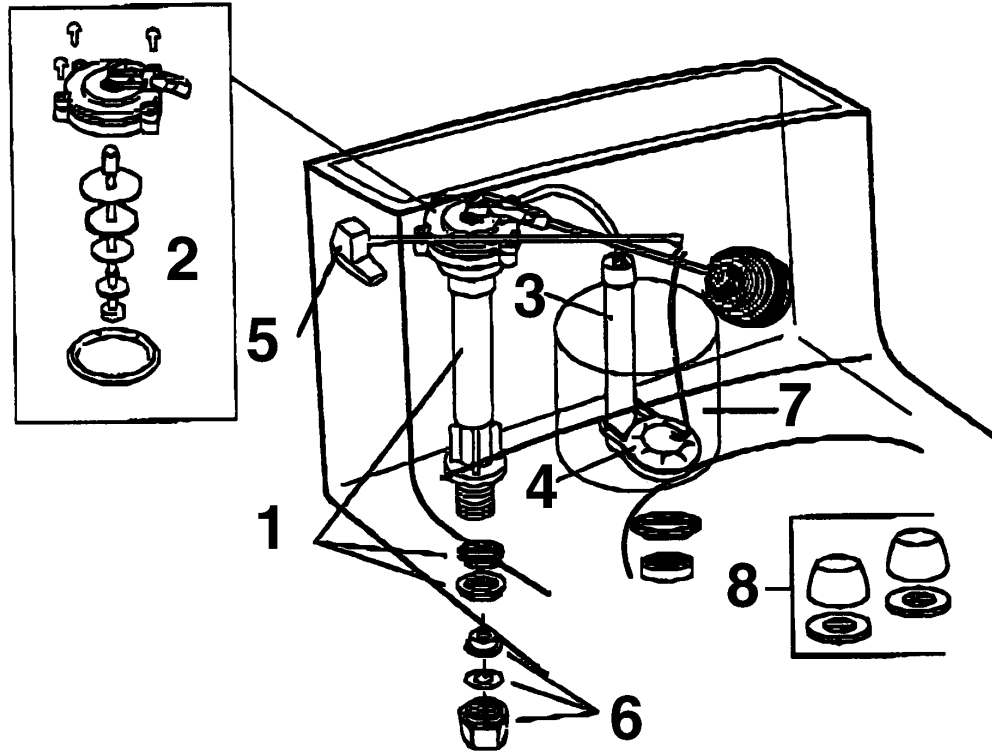

SOFIA™ COLLECTION TOILET

ITEM	P/N	DESCRIPTION
1	P618000	Float Valve (Ballcock)
2	P611000	Float Valve Repair Kit
3	P619000	Flush Valve Assembly w/Flapper & Chain
4	P620000	Flapper and Chain Only
5	P426XXX	Sofia™ Flush Actuator
6	P614000	Mounting Parts Bag
7	P608000	Plastic Reservoir
8	P609000	Bolt Caps
N.S.	P359XXX	Tank Lid
N.S.	P429XXX	Toilet Seat and Cover RF
N.S.	P430XXX	Toilet Seat and Cover EL