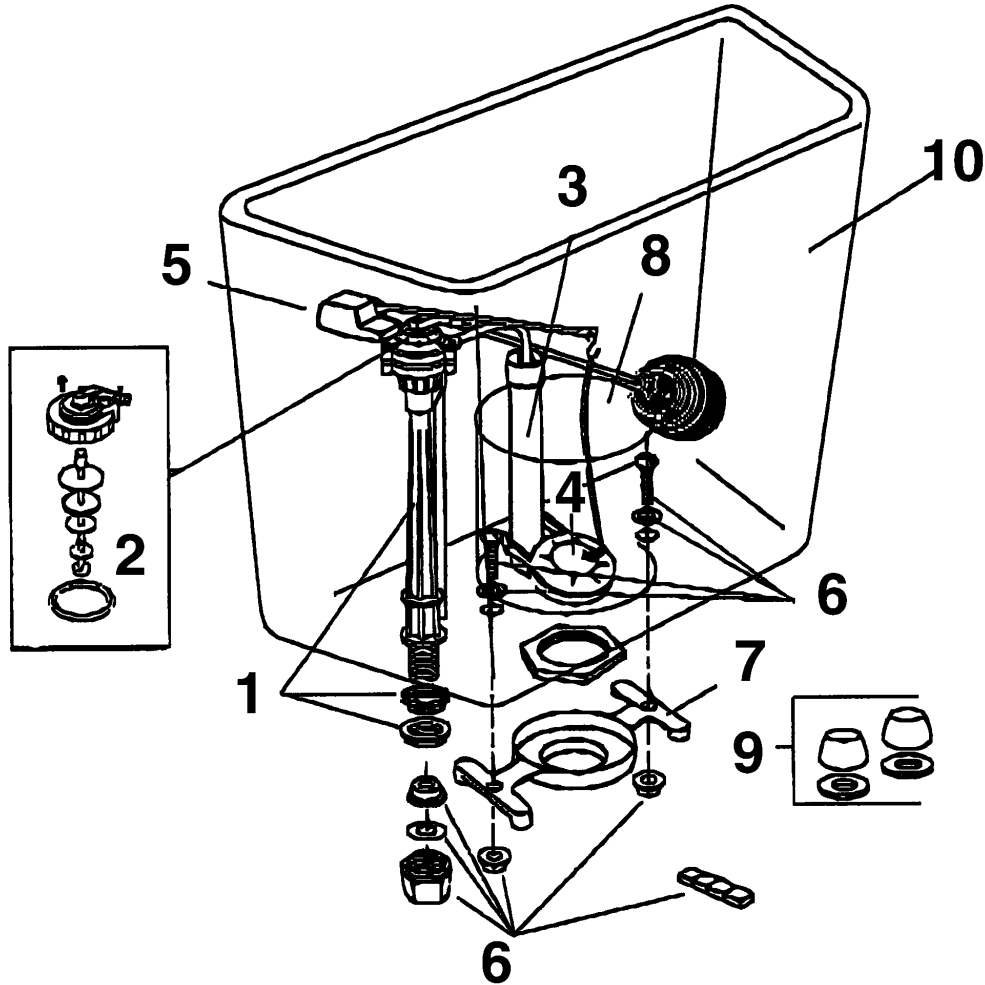

* Does not include rod and float ball.

DONNIELI™ COLLECTION TOILET

| ITEM | P/N | DESCRIPTION |
|------|---------|--|
| 1 | P610000 | Float Valve (Ballcock) |
| 2 | P611000 | Float Valve Repair Kit |
| 3 | P612000 | Flush Valve Assembly w/Flapper & Chain |
| 4 | P613000 | Flapper & Chain Only |
| 5 | P424XXX | Donnieli™/Gianni™ Flush Actuator |
| 6 | P614000 | Mounting Parts Bag |
| 7 | P609000 | Bolt Caps |
| 8 | P291XXX | Tank Lid |
| N.S. | P429XXX | Toilet Seat & Cover RF |
| N.S. | P430XXX | Toilet Seat & Cover EL |

GIANNI™ COLLECTION TOILET

| ITEM | P/N | DESCRIPTION |
|------|---------|--|
| 1 | P610000 | Float Valve (Ballcock) |
| 2 | P611000 | Float Valve Repair Kit |
| 3 | P612000 | Flush Valve Assembly w/Flapper & Chain |
| 4 | P613000 | Flapper & Chain Only |
| 5 | P424XXX | Donnieli™/Gianni™ Flush Actuator |
| 6 | P614000 | Mounting Parts Bag |
| 7 | P609000 | Bolt Caps |
| 8 | P291XXX | Tank Lid |
| N.S. | P354XXX | Toilet Seat & Cover |

PAOLO™ COLLECTION TOILET

| ITEM | P/N | DESCRIPTION |
|------|---------|--|
| *1 | P602000 | Float Valve (Ballcock) |
| 2 | P603000 | Float Valve Repair Kit |
| 3 | P604000 | Flush Valve Assembly w/Flapper & Chain |
| 4 | P605000 | Flapper and Chain Only |
| 5 | P428XXX | Paolo™/Pavia™ Flush Actuator |
| 6 | P606000 | Mounting Parts Bag |
| 7 | P607000 | Tank to Bowl Gasket |
| 8 | P608000 | Plastic Reservoir |
| 9 | P609000 | Bolt Caps |
| 10 | P296XXX | Tank (Complete w/Tank Lid) |
| N.S. | P299XXX | Plain Rim Bowl |
| N.S. | P300XXX | Elongated Bowl |
| N.S. | P293XXX | Tank Lid Only |
| N.S. | P429XXX | Toilet Seat and Cover RF |
| N.S. | P430XXX | Toilet Seat and Cover EL |