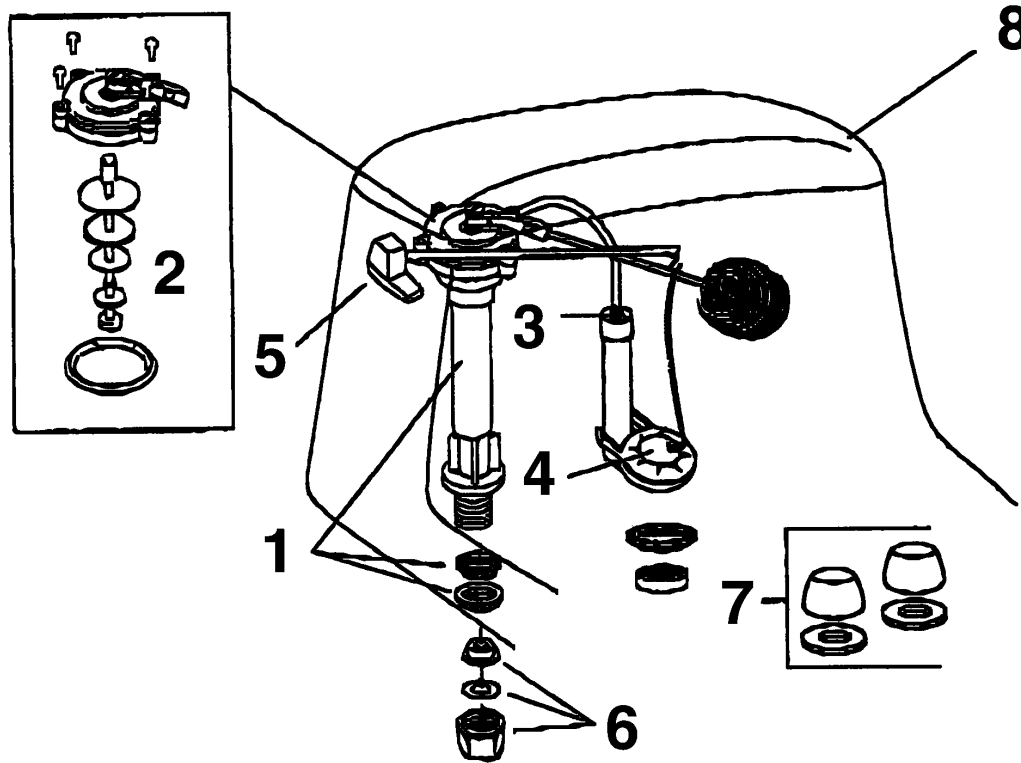

GIANNI™ COLLECTION TOILET

ITEM	P/N	DESCRIPTION
1	P610000	Float Valve (Ballcock)
2	P611000	Float Valve Repair Kit
3	P612000	Flush Valve Assembly w/Flapper & Chain
4	P613000	Flapper & Chain Only
5	P424XXX	Donnieli™/Gianni™ Flush Actuator
6	P614000	Mounting Parts Bag
7	P609000	Bolt Caps
8	P291XXX	Tank Lid
N.S.	P354XXX	Toilet Seat & Cover