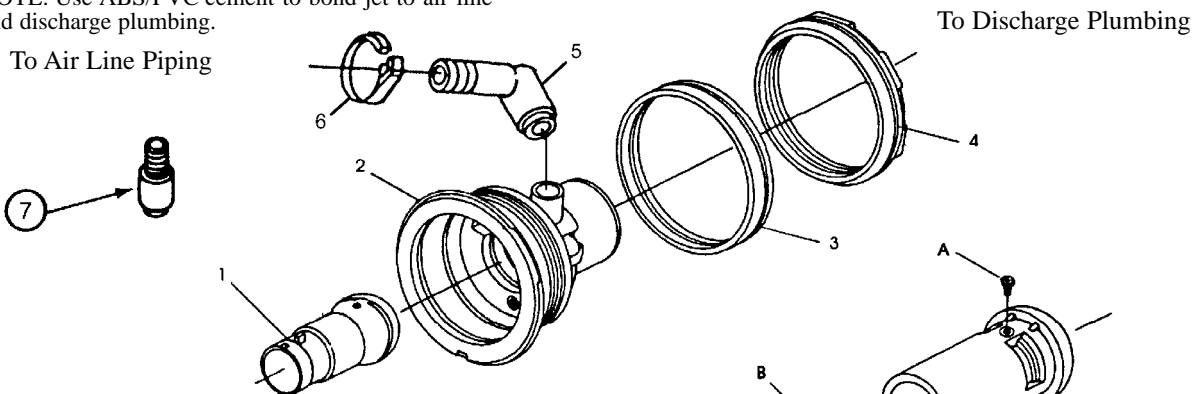

ELBOW DESCRIPTIONS

P/N 4517000 Ell, Street 2", 90°, Machined RH

TAPT BOTTOM SIDE

P/N 4518000 Ell, Street 2", 90°, Machined LH

TAPT BOTTOM SIDE

P/N B072000 Ell, Drain Down, RH

P/N B071000 Ell, Drain Down, LH

HTE JET

ITEM	P/N	DESCRIPTION	QTY
1	A320XXX	Body, HTC	1
2	A325XXX	Clamping Ring, HTC	1
3	P597XXX	Swivel Assembly, HTC Modified	1
4	1840000	Gasket, Clamping Ring	1
5	9356000	Screw, Thd Frm PHP #6-19 x .5"L	3
6	B777000	Plug, 1/2" SPIG	1
7	C279000	Air Line Adapter	1
8	1836000	Back Up Ring, AMH	1
9	1835000	Lock-Nut, AMH	1

HTA JET

NOTE: Use ABS/PVC cement to bond jet to air line and discharge plumbing.

SWIVEL ASSEMBLY DETAIL

To replace the Swivel Assembly and Venturi Handle:
Remove 3 screws securing clamping ring and gasket from jet body. Pull swivel ring 8 (see detail) away from Swivel to expose retaining screw A. Remove screw A from swivel. Turn Venturi C counterclockwise until it is unscrewed and free from the swivel. Install now swivel assembly, securing it with clamping ring, gasket and 3 screws. Screws are properly tightened when the swivel assembly can still be manually moved from side to side, but tight enough to allow, the Venturi handle to be fumed to adjust water without turning the swivel. To install the handle, align the two portions of the swivel assembly with the notches on the handle and snap it on.