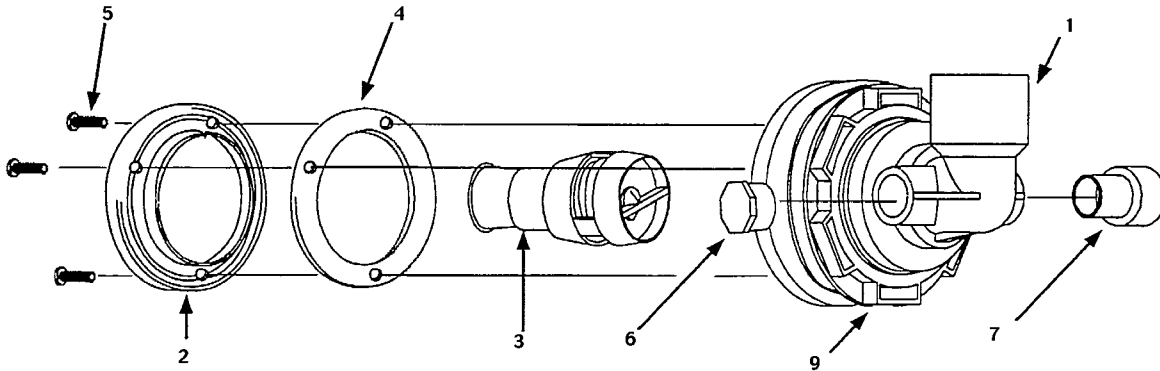

HTE JET

ITEM	P/N	DESCRIPTION	QTY
1	A320XXX	Body, HTC	1
2	A325XXX	Clamping Ring, HTC	1
3	P597XXX	Swivel Assembly, HTC Modified	1
4	1840000	Gasket, Clamping Ring	1
5	9356000	Screw, Thd Frm PHP #6-19 x .5"L	3
6	B777000	Plug, 1/2" SPIG	1
7	C279000	Air Line Adapter	1
8	1836000	Back Up Ring, AMH	1
9	1835000	Lock-Nut, AMH	1