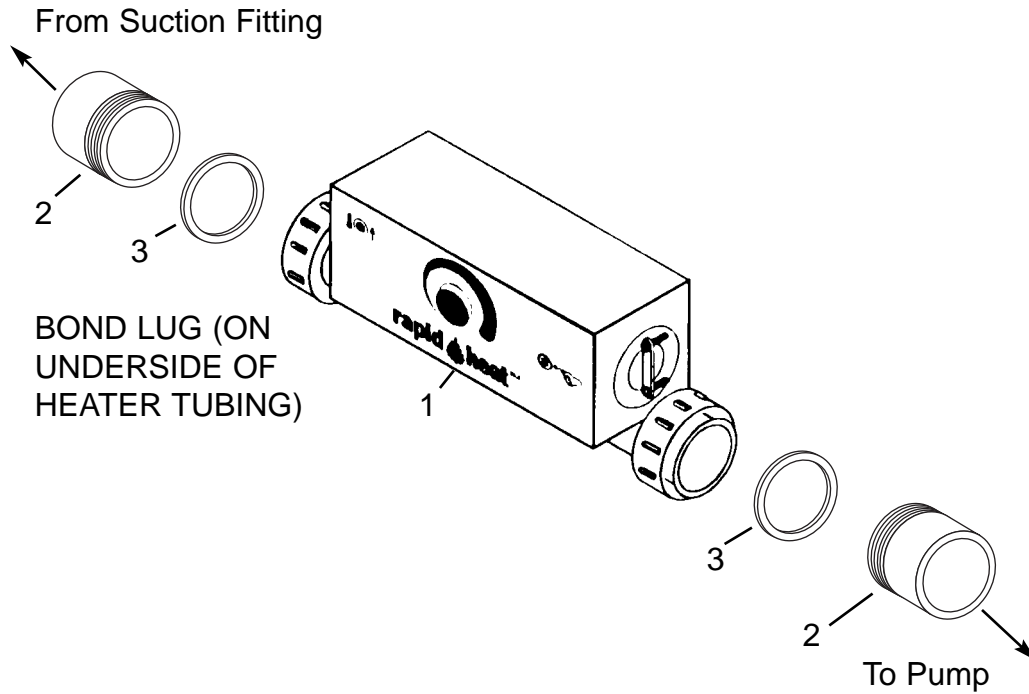

BATH HEATER

ITEM	P/N	DESCRIPTION	QTY
1	G130000	Rapid Heat Heater for selected baths	1
2	G946000	Union, Pipe, 2" I.D.	2
3	G947000	Gaskets, Union, 2" Pipe	2

NOTE: Does not go in all units call 1-888-JWB-PART (592-7278) prior to ordering