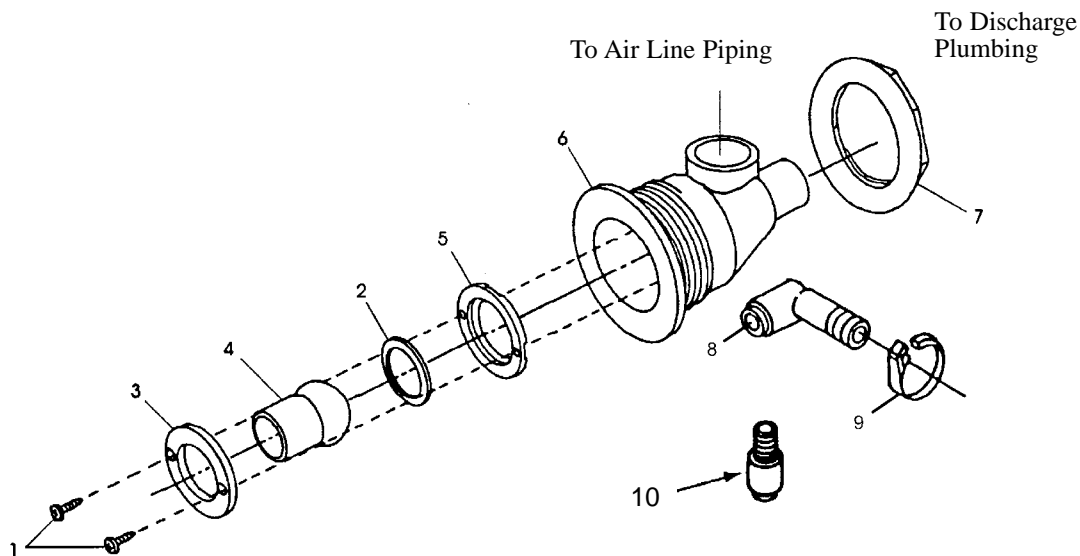

BMH JET

ITEM	P/N	DESCRIPTION	QTY
1	7514000	Screw, Thread Cutting, PHP #4	2
2	8488000	O-Ring, .926 I.D. x .70	1
3	8412914	Retainer, Nozzle-BMH, Almond	1
3	8412917	Retainer, Nozzle-BMH, Black	1
3	8412940	Retainer, Nozzle-BMH, White	1
3	8412945	Retainer, Nozzle-BMH, Silver	1
3	8412949	Retainer, Nozzle-BMH, Rose	1
3	8412951	Retainer, Nozzle-BMH, Shell	1
3	8412962	Retainer, Nozzle-BMH, Dusty Orchid	1
4	8413914	Nozzle, BMH, Almond	1
4	8413917	Nozzle, BMH, Black	1
4	8413940	Nozzle, BMH, White	1
4	8413945	Nozzle, BMH, Silver	1
4	8413949	Nozzle, BMH, Rose	1
4	8413951	Nozzle, BMH, Shell	1
4	8413962	Nozzle, BMH, Dusty Orchid	1
5	8487914	Internal O-Ring Seat Almond	1
5	8487917	Internal O-Ring Seat Black	1
5	8487940	Internal O-Ring Seat White	1
5	8487945	Internal O-Ring Seat Silver	1
5	8487949	Internal O-Ring Seat, Rose	1
5	8487951	Internal O-Ring Seat Shell	1
5	8487962	Internal O-Ring Seat Dusty Orchid	1
6	8411914	Body, BMH, Almond	1
6	8411917	Body, BMH, Black	1
6	8411940	Body, BMH, White	1
6	8411945	Body, BMH, Silver	1
6	8411949	Body, BMH, Rose	1
6	8411951	Body, BMH, Shell	1
6	8411962	Body, BMH, Dusty Orchid	1
7	8415000	Nut BMH	1
8	1464000	Hose Adapter 90°	1
9	2181000	Hose Clamp	1
10	1463000	Hose Adapter Straight	1
N.S.	H685827	Face Ring, BMH, Chrome	1
N.S.	H685829	Face Ring, BMH, Bright Brass	1
KIT	BMHXXX	Complete BMH Jet Assy. (parts 1-7)	1