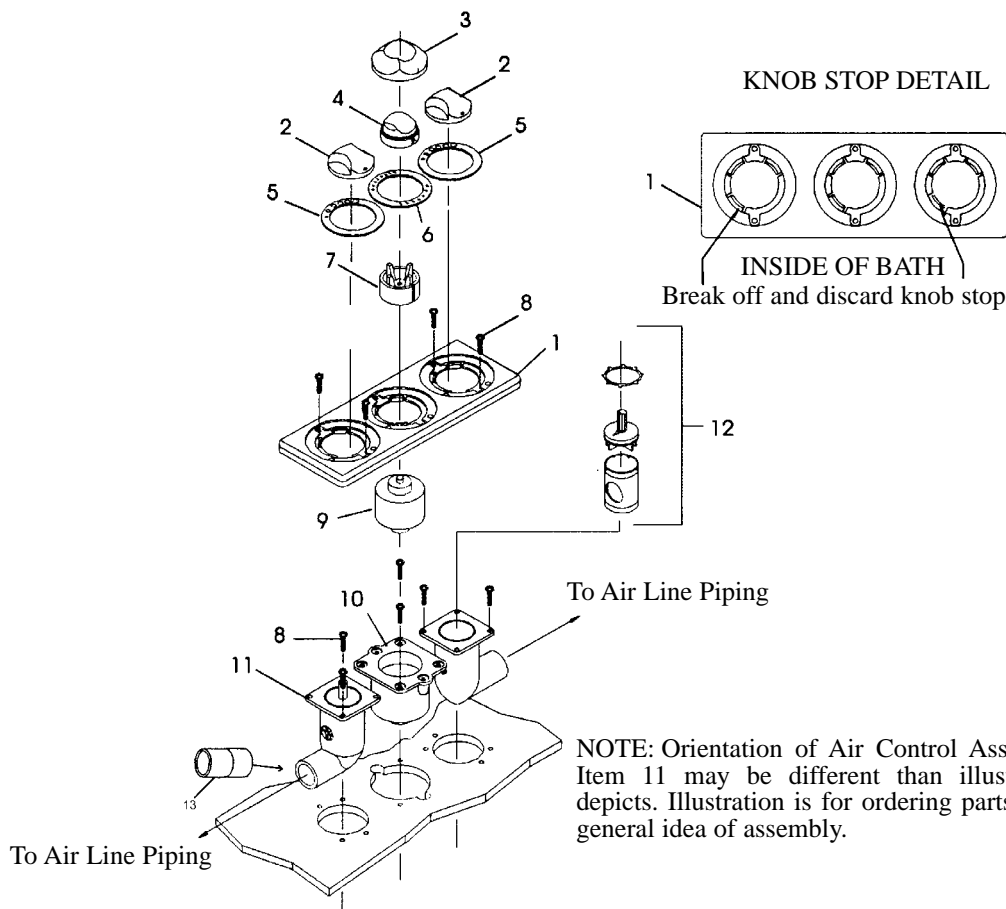

HTA JET

NOTE: Use ABS/PVC cement to bond jet to air line and discharge plumbing.

SWIVEL ASSEMBLY DETAIL

To replace the Swivel Assembly and Venturi Handle:
Remove 3 screws securing clamping ring and gasket from jet body. Pull swivel ring 8 (see detail) away from Swivel to expose retaining screw A. Remove screw A from swivel. Turn Venturi C counterclockwise until it is unscrewed and free from the swivel. Install now swivel assembly, securing it with clamping ring, gasket and 3 screws. Screws are properly tightened when the swivel assembly can still be manually moved from side to side, but tight enough to allow, the Venturi handle to be fumed to adjust water without turning the swivel. To install the handle, align the two portions of the swivel assembly with the notches on the handle and snap it on.

3 POSITION CONTROL PANEL

NOTE: Introduced 12/1/92

ITEM	P/N	DESCRIPTION	QTY
1	9224xxx	Panel, 3-Position	1
2	8267xxx	Knob, .25 Shaft Assembly	2
3	8247xxx	Bezel, Actuator	1
4	8246xxx	Button, Air Actuator	1
5	8263000	Ring, Graphic Air	2
6	8262000	Ring, Graphic, ON-OFF	1
7	C842000	Guide, Air Actuator	1
8	9724000	Screw, Thd Ctg, 4-24 x .5	10
9	C377000	Bellows, Air Actuator	1
10	C841000	Cup, Air Actuator	1
11	7510000	Air Control Assembly	2
*12	8399000	Repair O-Ring/Valve Assembly	2
13	0647000	Coupling 1/2" SxS	1