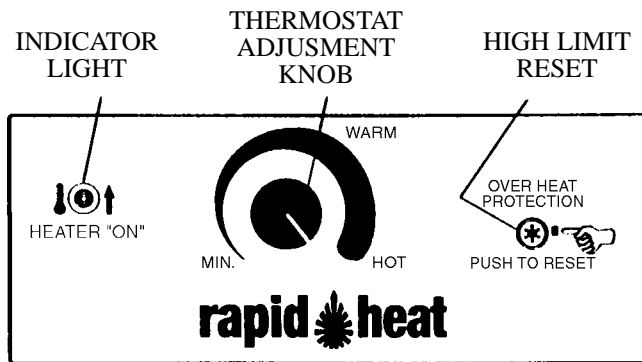

BATH HEATER

ITEM	P/N	DESCRIPTION	QTY
1	G130000	Rapid Heat Heater for selected baths	1
2	G946000	Union, Pipe, 2" I.D.	2
3	G947000	Gaskets, Union, 2" Pipe	2

NOTE: Does not go in all units call 1-888-JWB-PART (592-7278) prior to ordering