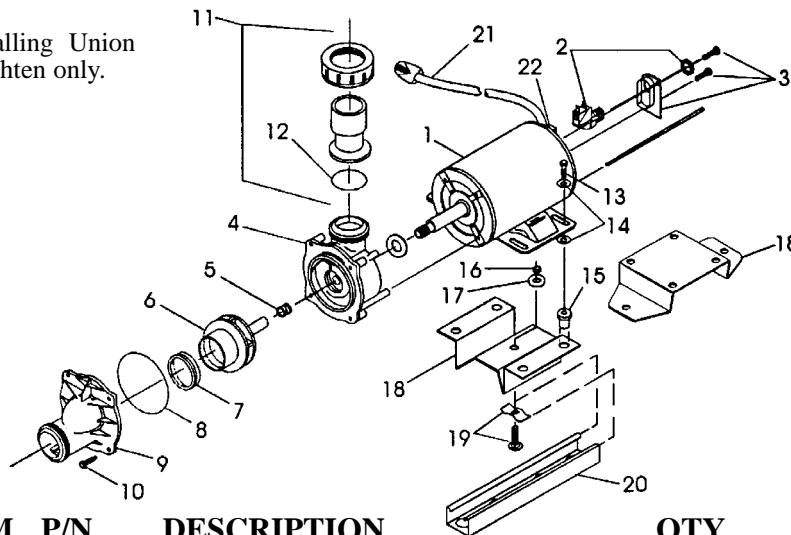

REV 03.01.2002

J-PUMP/MOTOR ASSEMBLY

NOTE: When installing Union Adapter(s) hand-tighten only.

ITEM	P/N	DESCRIPTION	QTY
*1	C049000	Motor Assy, Low, W/Cord & Switch	1
**1	E672000	Motor Assy, High, W/Cord & Switch	1
2	7396000	Switch, SPDT, 21 Amp, Air Actuated	1
3	E698000	Enclosure, Air Switch	1
4	F156000	Bracket, J-Light	1
5	9245000	5/8" Mechanical Seal	1
6	9221000	Impeller, Low, J-Pump	1
6	C117000	Impeller, High, J-Pump	1
7	9243000	Eye Seal	1
8	9246000	O-Ring	1
9	F157000	Suction Flange, J-Light	1
10	F158000	Screw, Hex, Wshr Hd, 1/4-14 x 1.00"L.	4
11	9250000	Repair Kit Union Adapter	1
12	9231000	O-Ring, Union	1
13	3945832	Bolt Hex, 1/4-20 x 1.00"L.	4
14	3982832	Washer, 1/4 Fit Type A Pin Wd Ser	8
15	9216000	Wellnut Rubber, 1/4-20	4
16	4034832	Nut Lockng Hd Kep Type, 1/4-20	1
17	4006832	Washer, 1/4 Fit Type B Pin Wd Ser	1
**18	9217000	Bracket, Motor	1
**18	H333000	Bracket, Motor, 2" High	1
19	9214000	Stud Nut 1/4-20 x 1.25"L.	1
20	9213000	Channel, 1.63 x.81 x 9.38	1
21	C843000	Cord, Power Supply, 115V, 15A., 3 Ft.	1
21	E701000	Cord, Power, 115 VAC, 20 A	1
22	2133000	Ground Lug	1