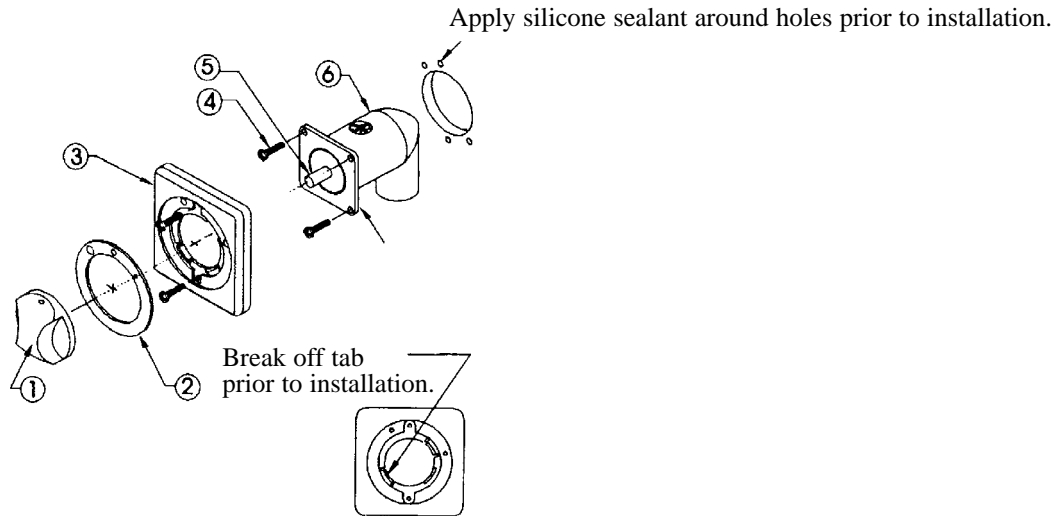

1 POSITION CONTROL PANEL

ITEM	P/N	DESCRIPTION	QTY
1	8267XXX	Knob, .25 Shaft, Assy	1
2	8263000	Ring, Graphic, Air	1
3	D851XXX	Panel, 1 Position	1
4	9724000	Screw, Thd Ctg. 4-24 x .5 Ty 25	4
5	8399000	Repair O-Ring/Valve Assy	1
6	7510000	Air Control Assy	1

Item 5 is included with Item 6.
Item 5 can be ordered separately.