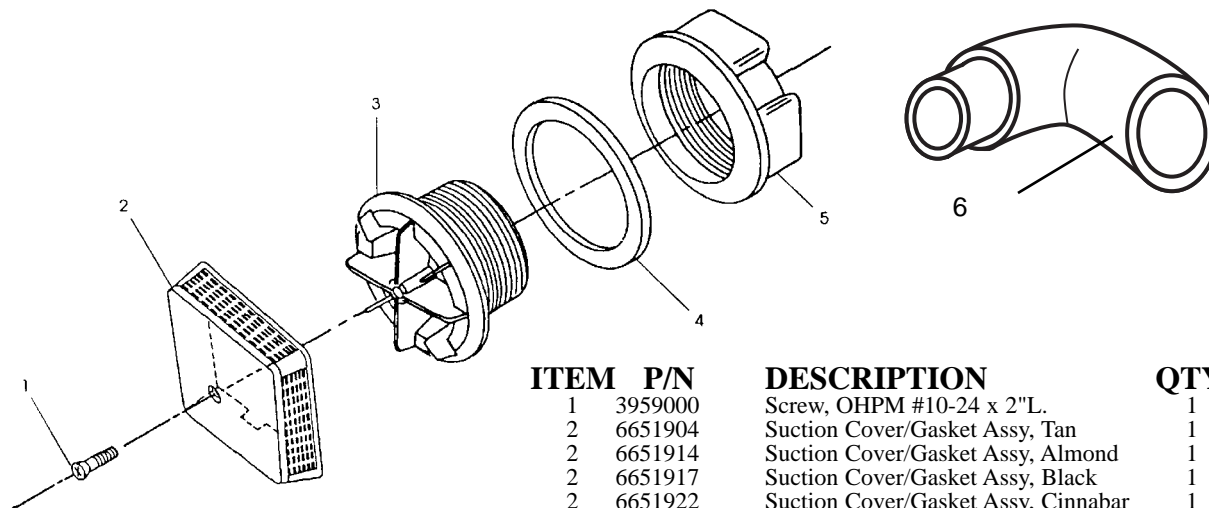

NOTE: Does not go in all units call 1-888-JWB-PART (592-7278) prior to ordering

SUCTION FITTING/COVER ASSEMBLY

ITEM	P/N	DESCRIPTION	QTY
1	3959000	Screw, OHPM #10-24 x 2"L.	1
2	6651904	Suction Cover/Gasket Assy, Tan	1
2	6651914	Suction Cover/Gasket Assy, Almond	1
2	6651917	Suction Cover/Gasket Assy, Black	1
2	6651922	Suction Cover/Gasket Assy, Cinnabar	1
2	6651924	Suction Cover/Gasket Assy, Blue	1
2	6651940	Suction Cover/Gasket Assy, White	1
2	6651945	Suction Cover/Gasket Assy, Silver	1
2	6651949	Suction Cover/Gasket Assy, Rose	1
2	6651951	Suction Cover/Gasket Assy, Shell	1
2	6651952	Suction Cover/Gasket Assy, Raspberry	1
2	6651953	Suction Cover/Gasket Assy, Gray	1
2	6651956	Suction Cover/Gasket Assy, Pink	1
2	6651962	Suction Cover/Gasket Assy, Dusty Orchid	1
*3	1958000	Suction Fitting Sub-Assembly	1
4	2136000	Ring, Back-Up	1
5	1643000	Locknut, Suction Fitting	1
6	SEE ELBOW DESCRIPTIONS BELOW		1
*	1958KIT	Includes parts 3,4, & 5	